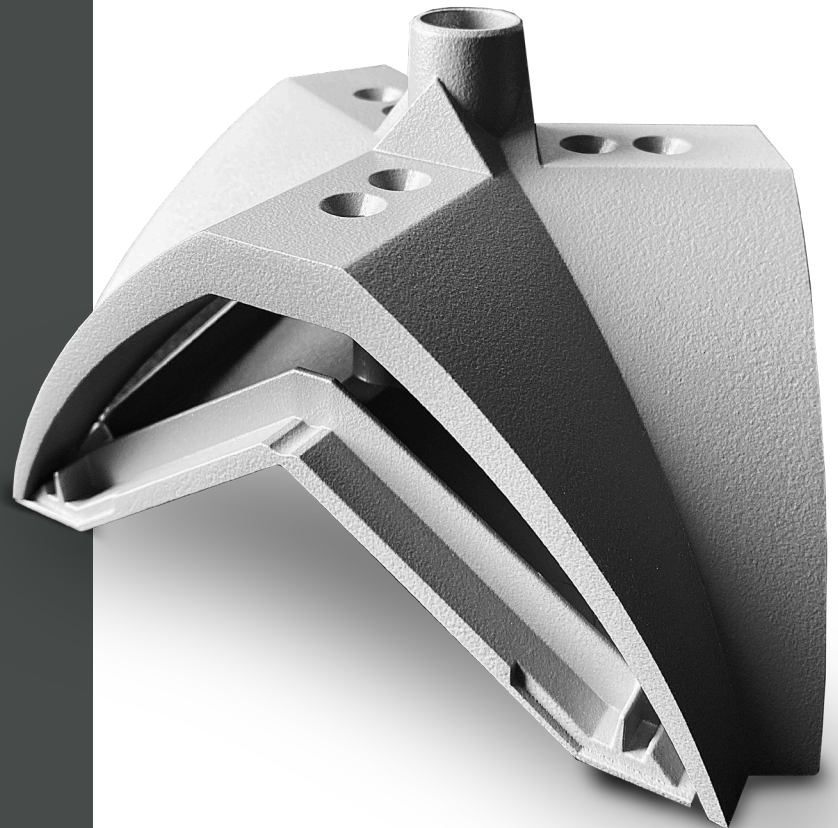

TORR.5

SPOKE CENTER HUB

Ultimate integration for the TORR.5, Pendant Direct and Pendant Direct/Indirect, the Spoke Center Hub. The Hub seamlessly connects three intelligently designed TORR.5 luminaire's to create one magnificently polished display. Once again, LUX Illuminaire has delivered a unique design that marries dramatic aesthetics with remarkable innovation.

STANDARD HUB FINISHES

BLACK

WHITE

SILVER