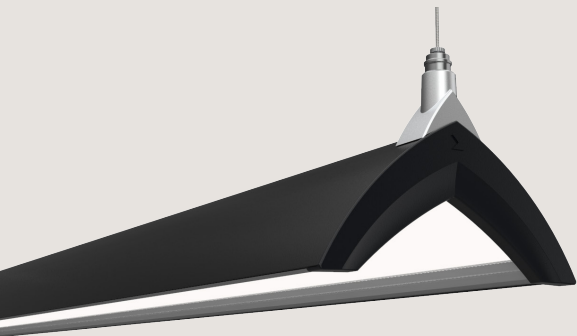

THE TORR.5
HIGHLIGHTS

TORR.5

FORM & FUNCTION

Lighting at its finest. The TORR.5 is a sleek and modern luminaire that utilizes the same integrated anidolic light-guide-technology, into opposing wedge profiles, as the AX.5. The TORR.5 reduces glare while creating a luminaire that appears smaller than its dimensions; all without the harshness that is typically associated with smaller apertures. Available in Pendant Direct, Pendant Indirect, and Spoke Center Hub.

Pendant Direct

Pendant Direct/Indirect

WHITE

Shown with White Housing, White End Cap and Silver Cleat

SILVER

Shown with Silver Housing, Silver End Cap and Silver Cleat

BLACK

Shown with Black Housing, Black End Cap and Silver Cleat

BLACK & ORANGE

Shown with Black Housing, Orange End Cap and Silver Cleat

TORR.5 FINISH OPTIONS

The TORR.5 enhances the aesthetic of any space through flexible color combinations. Choose a white, black or silver housing with 1 of 4 standard end cap colors. Custom colors are also available upon request.