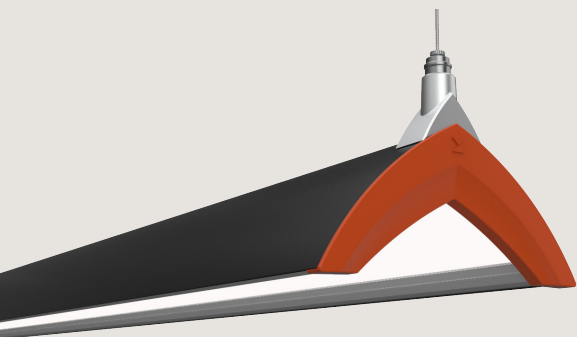

THE TORR.5
HIGHLIGHTS

TORR.5

FORM & FUNCTION

Lighting at its finest. The TORR.5 is a sleek and modern luminaire that utilizes the same integrated anidolic light-guide-technology, into opposing wedge profiles, as the AX.5. The TORR.5 reduces glare while creating a luminaire that appears smaller than its dimensions; all without the harshness that is typically associated with smaller apertures. Available in Pendant Direct, Pendant Indirect, and Spoke Center Hub.

Pendant Direct

Pendant Direct/Indirect

WHITE

Shown with White Housing, White End Cap and Silver Cleat

SILVER

Shown with Silver Housing, Silver End Cap and Silver Cleat

BLACK

Shown with Black Housing, Black End Cap and Silver Cleat

BLACK & ORANGE

Shown with Black Housing, Orange End Cap and Silver Cleat

TORR.5 FINISH OPTIONS

The TORR.5 enhances the aesthetic of any space through flexible color combinations. Choose a white, black or silver housing with 1 of 4 standard end cap colors. Custom colors are also available upon request.