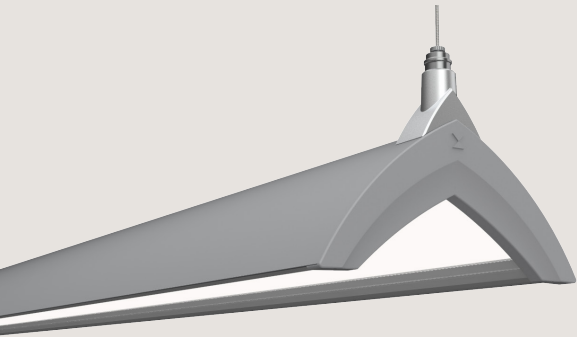

THE TORR.5
HIGHLIGHTS

TORR.5

FORM & FUNCTION

Lighting at its finest. The TORR.5 is a sleek and modern luminaire that utilizes the same integrated anidolic light-guide-technology, into opposing wedge profiles, as the AX.5. The TORR.5 reduces glare while creating a luminaire that appears smaller than its dimensions; all without the harshness that is typically associated with smaller apertures. Available in Pendant Direct, Pendant Indirect, and Spoke Center Hub.

LUMINAIRE SPECIFICATIONS

Efficacy : up to 119 lm/W

UGR < 19

Distribution: Pendant Direct: 100,
Pendant Direct/Indirect: 70/30, 60/40, 50/50,
40/60, 30/70

Lumen Package: Pendant Direct 400-763 lm/ft
Pendant Direct/Indirect 763-1050 lm/ft

Pendant Direct

Pendant Direct/Indirect

WHITE

Shown with White Housing, White End Cap and Silver Cleat

SILVER

Shown with Silver Housing, Silver End Cap and Silver Cleat

BLACK

Shown with Black Housing, Black End Cap and Silver Cleat

BLACK & ORANGE

Shown with Black Housing, Orange End Cap and Silver Cleat

TORR.5 FINISH OPTIONS

The TORR.5 enhances the aesthetic of any space through flexible color combinations. Choose a white, black or silver housing with 1 of 4 standard end cap colors. Custom colors are also available upon request.