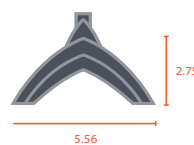

TORR.5

FORM & FUNCTION

Lighting at its finest. The TORR.5 is a sleek and modern luminaire that utilizes the same integrated anidolic light-guide-technology, into opposing wedge profiles, as the AX.5. The TORR.5 reduces glare while creating a luminaire that appears smaller than its dimensions; all without the harshness that is typically associated with smaller apertures. Available in Pendant Direct, Pendant Indirect, and Spoke Center Hub.

LUMINAIRE SPECIFICATIONS

Efficacy : up to 119 lm/W

UGR < 19

Distribution: Pendant Direct: 100,
Pendant Direct/Indirect: 70/30, 60/40, 50/50,
40/60, 30/70

Lumen Package: Pendant Direct 400-763 lm/ft
Pendant Direct/Indirect 763-1050 lm/ft

Configurations: 4ft, 6ft and 8ft Individual Units
or Continuous Row Lengths Available in 2ft
Increments

Fixed CCT: 27K, 30K, 35K, 40K

CRI: +84 and +92

Spoke Center Hub Option Available with 2ft,
3ft, 4ft, 6ft, and 8ft Arms