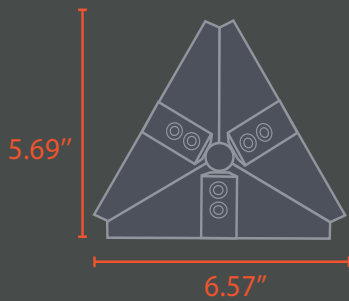

TORR.5

SPOKE CENTER HUB

Ultimate integration for the TORR.5, Pendant Direct and Pendant Direct/Indirect, the Spoke Center Hub. The Hub seamlessly connects three intelligently designed TORR.5 luminaire's to create one magnificently polished display. Once again, LUX Illuminaire has delivered a unique design that marries dramatic aesthetics with remarkable innovation.

STANDARD HUB FINISHES

BLACK

WHITE

SILVER