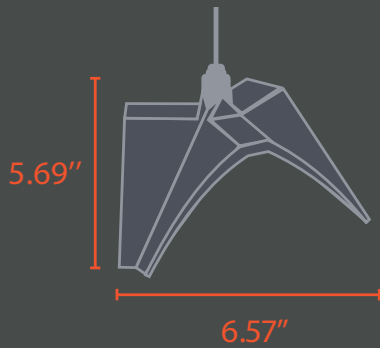

TORR.5

SPOKE CENTER HUB

Ultimate integration for the TORR.5, Pendant Direct and Pendant Direct/Indirect, the Spoke Center Hub. The Hub seamlessly connects three intelligently designed TORR.5 luminaire's to create one magnificently polished display. Once again, LUX Illuminaire has delivered a unique design that marries dramatic aesthetics with remarkable innovation.

STANDARD HUB FINISHES

BLACK

WHITE

SILVER