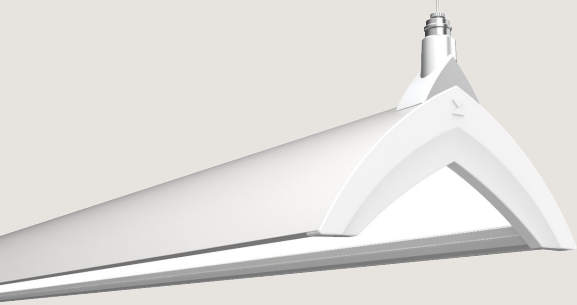

THE TORR.5
HIGHLIGHTS

TORR.5

FORM & FUNCTION

Lighting at its finest. The TORR.5 is a sleek and modern luminaire that utilizes the same integrated anidolic light-guide-technology, into opposing wedge profiles, as the AX.5. The TORR.5 reduces glare while creating a luminaire that appears smaller than its dimensions; all without the harshness that is typically associated with smaller apertures. Available in Pendant Direct, Pendant Indirect, and Spoke Center Hub.

LUMINAIRE SPECIFICATIONS

Efficacy : up to 119 lm/W

UGR < 19

Distribution: Pendant Direct: 100,
Pendant Direct/Indirect: 70/30, 60/40, 50/50,
40/60, 30/70

Lumen Package: Pendant Direct 400-763 lm/ft
Pendant Direct/Indirect 763-1050 lm/ft

Configurations: 4ft, 6ft and 8ft Individual Units
or Continuous Row Lengths Available in 2ft
Increments

Fixed CCT: 27K, 30K, 35K, 40K

CRI: +84 and +92

Spoke Center Hub Option Available with 2ft,
3ft, 4ft, 6ft, and 8ft Arms

Pendant Direct

Pendant Direct/Indirect

WHITE

Shown with White Housing, White End Cap and Silver Cleat

SILVER

Shown with Silver Housing, Silver End Cap and Silver Cleat

BLACK

Shown with Black Housing, Black End Cap and Silver Cleat