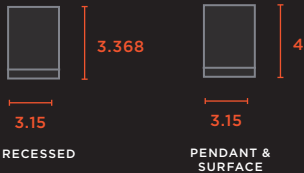

EOS 3.0 WET FAMILY

Introducing the EOS 3.0 Wet Family. Designed with the same features and sophistication as our EOS 3.0, the EOS 3.0 Wet is available in recessed, pendant direct, and surface, and is UL listed, suitable for wet locations (under covered ceilings). Perfect for exposure to the elements, making our most durable and weather resistant luminaire the ultimate companion to our modern interior EOS line.

STYLES