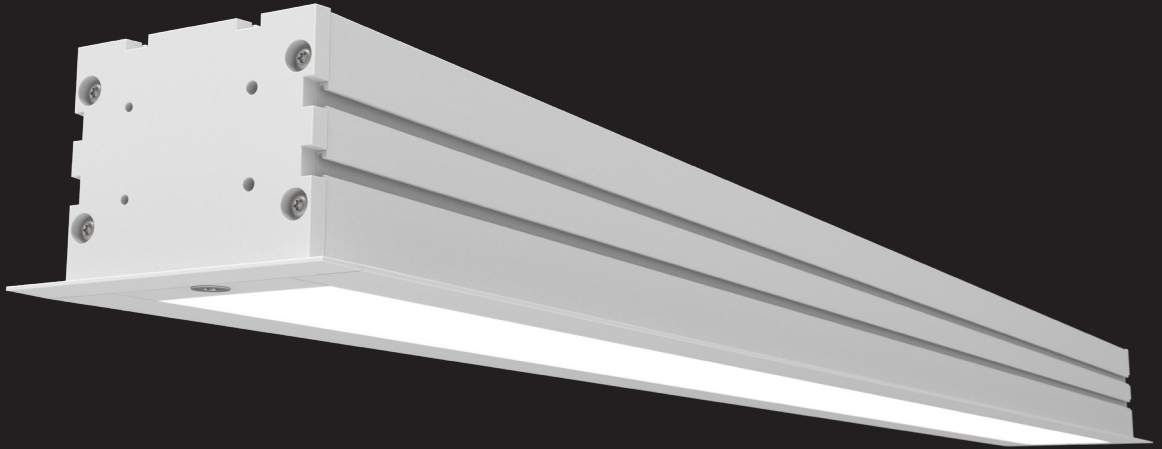

IP65

IK10

THE EOS 4.0 RECESSED VANDAL

LUX ILLUMINAIRE

THE EOS 4.0 RECESSED VANDAL

The EOS 4.0 Vandal luminaire is sleek and compact, with a .197-inch (5mm) polycarbonate lens captured in a housing assembly. LUX's Vandal fixture features all exposed fasteners, which are center pin TORX security grade.

This fixture can be used in both indoor and outdoor applications where a Wet-Listed, IP65, or IK10 product is required.

PRODUCT DETAILS

lm/W
Up to 100

Lumen Packages
375-1250 Lumens

Configurations
2 ft, 3 ft, 4 ft Individual units
or can be combined into rows
made up of the above sizes

Fixed CCT
27K, 30K, 35K, 40K

Tunable White
2700K - 6500K

CRI
+80 and +90

STYLE AND LIGHT DISTRIBUTION

STANDARD FINISHES

Black, White & Silver

IP65

IK10